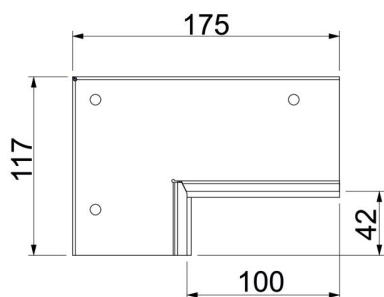

Technical data sheet

Wall connection set, 2-sided, for corner mounting, duct height 40 mm, pure white
Item number: 7218136

Wall connection collar, 2-sided, with integrated seal for PYROLINE® Rapid PLM installation duct. For mounting in the area of wall and ceiling connections as well as wall penetrations in room corners. Set consisting of 2 opposing components, suitable for ceiling or wall mounting of the installation duct.

- St** Steel
- P** Powder-coated

Master data

Item number	7218136
Type	PLM CC 0410 RW
Description 1	Wall connection collar set
Description 2	for corner mounting
Manufacturer	OBO
Dimension	85x175x117
Colour	Pure white; RAL 9010
Material	Steel
Surface	Powder-coated
Surface standard	
Smallest sales unit	1
Unit of quantity	Piece
Weight	41.92 kg
Weight unit	kg/100 pc.
CO2 Footprint (GWP) Cradle-to-Gate	2,3195 kg CO2e / 1 Piece

Technical data sheet

Wall connection set, 2-sided, for corner mounting, duct height 40 mm, pure white
Item number: 7218136

Dimensions

Dimension B	175 mm
Dimension b	100 mm
Dimension d	42 mm
Dimension H	117 mm