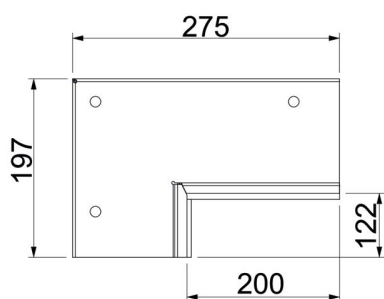

## Master data

Item number	7218144
Type	PLM CC 1220 RW
Description 1	Wall connection collar set
Description 2	for corner mounting
Manufacturer	OBO
Dimension	85x275x197
Colour	Pure white; RAL 9010
Material	Steel
Surface	Powder-coated
Surface standard	
Smallest sales unit	1
Unit of quantity	Piece
Weight	77.16 kg
Weight unit	kg/100 pc.
CO2 Footprint (GWP) Cradle-to-Gate	3,9272 kg CO2e / 1 Piece

# Technical data sheet

Wall connection set, 2-sided, for corner mounting, duct height 120 mm, pure white  
Item number: 7218144

## Dimensions

Dimension B	275 mm
Dimension b	200 mm
Dimension d	122 mm
Dimension H	197 mm