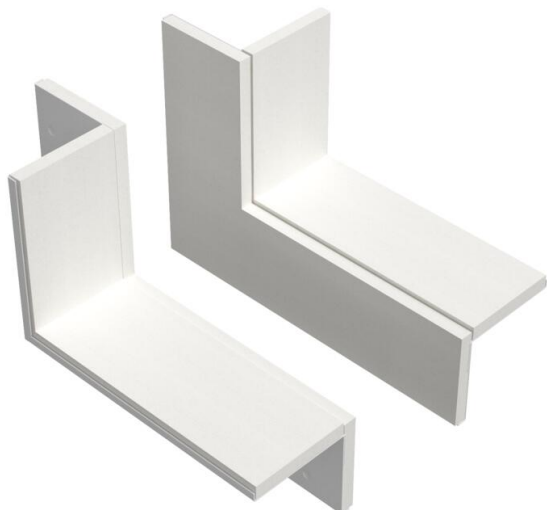

# Technical data sheet

Wall connection set, 2-sided, for corner mounting, duct height 120 mm, pure white  
Item number: 7218144

Wall connection collar, 2-sided, with integrated seal for PYROLINE® Rapid PLM installation duct. For mounting in the area of wall and ceiling connections as well as wall penetrations in room corners. Set consisting of 2 opposing components, suitable for ceiling or wall mounting of the installation duct.

## Master data

Item number	7218144
Type	PLM CC 1220 RW
Description 1	Wall connection collar set
Description 2	for corner mounting
Manufacturer	OBO
Dimension	85x275x197
Colour	Pure white; RAL 9010
Material	Steel
Surface	Powder-coated
Surface standard	
Smallest sales unit	1
Unit of quantity	Piece
Weight	77.16 kg
Weight unit	kg/100 pc.
CO2 Footprint (GWP) Cradle-to-Gate	3,9272 kg CO2e / 1 Piece

# Technical data sheet

Wall connection set, 2-sided, for corner mounting, duct height 120 mm, pure white  
Item number: 7218144

## Dimensions

Dimension B	275 mm
Dimension b	200 mm
Dimension d	122 mm
Dimension H	197 mm