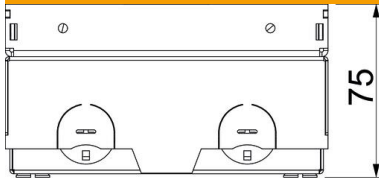

A2 Stainless steel

Master data

Item number	7368306
Type	UDHOME-ONE V BS
Description 1	Floor socket
Description 2	with BS socket, decor lid
Manufacturer	OBO
Dimension	140x140x75
Material	Stainless steel
Smallest sales unit	1
Unit of quantity	Piece
Weight	199 kg
Weight unit	kg/100 pc.
CO2 Footprint (GWP) Cradle-to-Gate	11,3384 kg CO2e / 1 Piece

Technical data sheet

UDHOME-ONE floor socket, without floor covering recess,
BS socket, stainless steel
Item number: 7368306

Dimensions

Length	140 mm
Width	140 mm
Height	75 mm

Technical data

Number of sockets according to the British standard	1
Cable outlet version	Swivellable cord outlet
Equipment	Single BS socket
Floor covering protection frame	no
Floor care	Dry
Cover version	Decorative plate
Seal installation option	no
Application when used	6.101.1 Dry floor care
Application when unused	6.101.1 Dry floor care
Floor height, max.	105 mm
Floor height, min.	75 mm
Suitable for raised floor installation	yes
Suitable for screed-flush closed underfloor ducts	no
Suitable for screed-covered underfloor ducts	no
Suitable for cavity floor installation	yes
Suitable for wet care	no
Suitable for underfloor ducts	no
Device support to accept mounting boxes	no
With floor covering recess	no
Protection rating (IP) when used	IP20
Protection rating (IP) when unused	IP40
Protection rating IK code	IK10
Heavy-duty version	no
Vertical load, large area	to 15,000 N