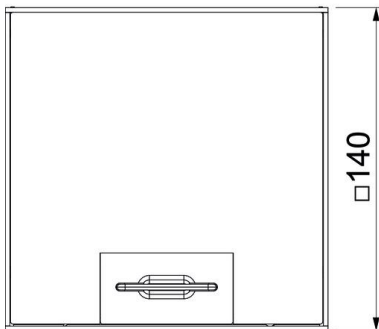

A2 Stainless steel

Master data

Item number	7368306
Type	UDHOME-ONE V BS
Description 1	Floor socket
Description 2	with BS socket, decor lid
Manufacturer	OBO
Dimension	140x140x75
Material	Stainless steel
Smallest sales unit	1
Unit of quantity	Piece
Weight	199 kg
Weight unit	kg/100 pc.
CO2 Footprint (GWP) Cradle-to-Gate	11,3384 kg CO2e / 1 Piece

Technical data sheet

UDHOME-ONE floor socket, without floor covering recess,
BS socket, stainless steel
Item number: 7368306

Dimensions

Length	140 mm
Width	140 mm
Height	75 mm

Technical data

Number of sockets according to the British standard	1
Cable outlet version	Swivellable cord outlet
Equipment	Single BS socket
Floor covering protection frame	no
Floor care	Dry
Cover version	Decorative plate
Seal installation option	no
Application when used	6.101.1 Dry floor care
Application when unused	6.101.1 Dry floor care
Floor height, max.	105 mm
Floor height, min.	75 mm
Suitable for raised floor installation	yes
Suitable for screed-flush closed underfloor ducts	no
Suitable for screed-covered underfloor ducts	no
Suitable for cavity floor installation	yes
Suitable for wet care	no
Suitable for underfloor ducts	no
Device support to accept mounting boxes	no
With floor covering recess	no
Protection rating (IP) when used	IP20
Protection rating (IP) when unused	IP40
Protection rating IK code	IK10
Heavy-duty version	no
Vertical load, large area	to 15,000 N

Technical data sheet

UDHOME-ONE floor socket, without floor covering recess,
BS socket, stainless steel
Item number: 7368306

Technical data

Vertical load, small area	to 3,000 N
Opening mechanism	Handle