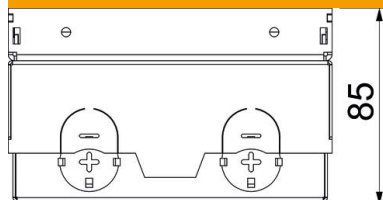

## Master data

Item number	7368307
Type	UDHOME-ONE V15BS
Description 1	Floor socket
Description 2	BS socket, 15mm floor recess
Manufacturer	OBO
Dimension	140x140x85
Material	Stainless steel
Smallest sales unit	1
Unit of quantity	Piece
Weight	211 kg
Weight unit	kg/100 pc.
CO2 Footprint (GWP) Cradle-to-Gate	11,1641 kg CO2e / 1 Piece

## Dimensions

Length	140 mm
Width	140 mm
Height	85 mm

## Technical data

Vertical load, large area	to 15,000 N
Vertical load, small area	to 3,000 N
Opening mechanism	Handle
Floor covering thickness	15 mm