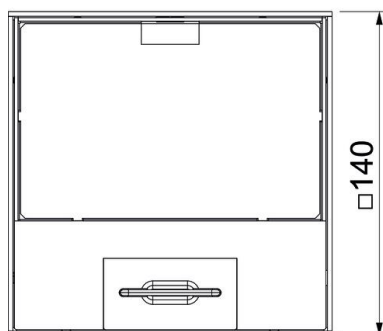

## Master data

Item number	7368307
Type	UDHOME-ONE V15BS
Description 1	Floor socket
Description 2	BS socket, 15mm floor recess
Manufacturer	OBO
Dimension	140x140x85
Material	Stainless steel
Smallest sales unit	1
Unit of quantity	Piece
Weight	211 kg
Weight unit	kg/100 pc.
CO2 Footprint (GWP) Cradle-to-Gate	11,1641 kg CO2e / 1 Piece

# Technical data sheet

UDHOME-ONE floor socket, with floor covering recess, BS socket, stainless steel  
Item number: 7368307

## Dimensions

Length	140 mm
Width	140 mm
Height	85 mm

## Technical data

Vertical load, large area	to 15,000 N
Vertical load, small area	to 3,000 N
Opening mechanism	Handle
Floor covering thickness	15 mm