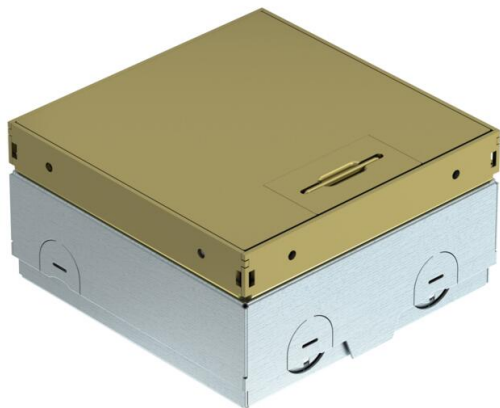

Technical data sheet

UDHOME-ONE floor socket, without floor covering recess,
BS socket, brass
Item number: 7368309

Square floor socket for use in dry-care systems and screed floors in indoor areas. Installation housing with pre-marked insertion openings for pipes (M20/M25). Cover adjustable to top edge of floor covering using four height-adjustment supports. The minimum installation depth is 75 mm, the height-adjustment range +30 mm. Frame and cover made of brass and visible in the floor covering. Cover with decorative plate. The delivery includes a switched BS socket.

CuZn Brass
37

Master data

Item number	7368309
Type	UDHOME-ONE M BS
Description 1	Floor socket
Description 2	with BS socket, decor lid
Manufacturer	OBO
Dimension	140x140x75
Material	Brass
Smallest sales unit	1
Unit of quantity	Piece
Weight	202 kg
Weight unit	kg/100 pc.
CO2 Footprint (GWP) Cradle-to-Gate	9,2646 kg CO2e / 1 Piece

Technical data sheet

UDHOME-ONE floor socket, without floor covering recess,
BS socket, brass
Item number: 7368309

Dimensions

Length	140 mm
Width	140 mm
Height	75 mm

Technical data

Number of sockets according to the British standard	1
Cable outlet version	Swivellable cord outlet
Equipment	Single BS socket
Floor covering protection frame	no
Floor care	Dry
Cover version	Decorative plate
Seal installation option	no
Application when used	6.101.1 Dry floor care
Application when unused	6.101.1 Dry floor care
Floor height, max.	105 mm
Floor height, min.	75 mm
Suitable for raised floor installation	yes
Suitable for screed-flush closed underfloor ducts	no
Suitable for screed-covered underfloor ducts	no
Suitable for cavity floor installation	yes
Suitable for wet care	no
Suitable for underfloor ducts	no
Device support to accept mounting boxes	no
With floor covering recess	no
Protection rating (IP) when used	IP20
Protection rating (IP) when unused	IP40
Protection rating IK code	IK10
Vertical load, large area	to 15,000 N
Vertical load, small area	to 3,000 N