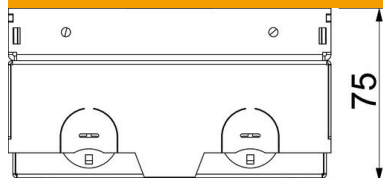

Technical data sheet

UDHOME-ONE floor socket, without floor covering recess,
BS socket, brass
Item number: 7368309

Square floor socket for use in dry-care systems and screed floors in indoor areas. Installation housing with pre-marked insertion openings for pipes (M20/M25). Cover adjustable to top edge of floor covering using four height-adjustment supports. The minimum installation depth is 75 mm, the height-adjustment range +30 mm. Frame and cover made of brass and visible in the floor covering. Cover with decorative plate. The delivery includes a switched BS socket.

CuZn Brass
37

Master data

Item number	7368309
Type	UDHOME-ONE M BS
Description 1	Floor socket
Description 2	with BS socket, decor lid
Manufacturer	OBO
Dimension	140x140x75
Material	Brass
Smallest sales unit	1
Unit of quantity	Piece
Weight	202 kg
Weight unit	kg/100 pc.
CO2 Footprint (GWP) Cradle-to-Gate	9,2646 kg CO2e / 1 Piece

Technical data sheet

UDHOME-ONE floor socket, without floor covering recess,
BS socket, brass
Item number: 7368309

Dimensions

Length	140 mm
Width	140 mm
Height	75 mm

Technical data

Number of sockets according to the British standard	1
Cable outlet version	Swivellable cord outlet
Equipment	Single BS socket
Floor covering protection frame	no
Floor care	Dry
Cover version	Decorative plate
Seal installation option	no
Application when used	6.101.1 Dry floor care
Application when unused	6.101.1 Dry floor care
Floor height, max.	105 mm
Floor height, min.	75 mm
Suitable for raised floor installation	yes
Suitable for screed-flush closed underfloor ducts	no
Suitable for screed-covered underfloor ducts	no
Suitable for cavity floor installation	yes
Suitable for wet care	no
Suitable for underfloor ducts	no
Device support to accept mounting boxes	no
With floor covering recess	no
Protection rating (IP) when used	IP20
Protection rating (IP) when unused	IP40
Protection rating IK code	IK10
Vertical load, large area	to 15,000 N
Vertical load, small area	to 3,000 N