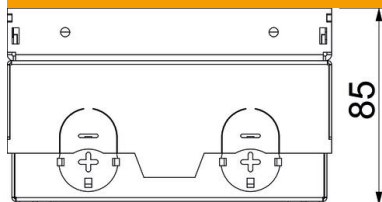

CuZn 37 Brass

Master data

Item number	7368310
Type	UDHOME-ONE M15BS
Description 1	Floor socket
Description 2	BS socket, 15mm floor recess
Manufacturer	OBO
Dimension	140x140x85
Material	Brass
Smallest sales unit	1
Unit of quantity	Piece
Weight	227 kg
Weight unit	kg/100 pc.
CO2 Footprint (GWP) Cradle-to-Gate	9,9289 kg CO2e / 1 Piece

Technical data sheet

UDHOME-ONE floor socket, with floor covering recess, BS socket, brass

Item number: 7368310

Dimensions

Length	140 mm
Width	140 mm
Height	85 mm

Technical data

Number of sockets according to the British standard	1
Cable outlet version	Swivellable cord outlet
Equipment	Single BS socket
Floor covering protection frame	no
Floor care	Dry
Cover version	Floor covering recess
Seal installation option	no
Application when used	6.101.1 Dry floor care
Application when unused	6.101.1 Dry floor care
Floor height, max.	105 mm
Floor height, min.	85 mm
Suitable for raised floor installation	yes
Suitable for screed-flush closed underfloor ducts	no
Suitable for screed-covered underfloor ducts	no
Suitable for cavity floor installation	yes
Suitable for wet care	no
Suitable for underfloor ducts	no
Device support to accept mounting boxes	no
With floor covering recess	yes
Protection rating (IP) when used	IP20
Protection rating (IP) when unused	IP40
Protection rating IK code	IK10
Heavy-duty version	no

Technical data sheet

UDHOME-ONE floor socket, with floor covering recess, BS
socket, brass

Item number: 7368310

Technical data

Vertical load, large area	to 15,000 N
Vertical load, small area	to 3,000 N
Opening mechanism	Handle
Floor covering thickness	15 mm