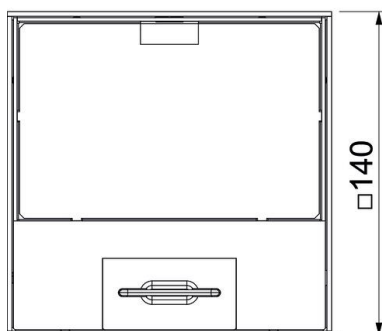

CuZn 37 Brass

Master data

Item number	7368310
Type	UDHOME-ONE M15BS
Description 1	Floor socket
Description 2	BS socket, 15mm floor recess
Manufacturer	OBO
Dimension	140x140x85
Material	Brass
Smallest sales unit	1
Unit of quantity	Piece
Weight	227 kg
Weight unit	kg/100 pc.
CO2 Footprint (GWP) Cradle-to-Gate	9,9289 kg CO2e / 1 Piece

Technical data sheet

UDHOME-ONE floor socket, with floor covering recess, BS socket, brass

Item number: 7368310

Dimensions

Length	140 mm
Width	140 mm
Height	85 mm

Technical data

Number of sockets according to the British standard	1
Cable outlet version	Swivellable cord outlet
Equipment	Single BS socket
Floor covering protection frame	no
Floor care	Dry
Cover version	Floor covering recess
Seal installation option	no
Application when used	6.101.1 Dry floor care
Application when unused	6.101.1 Dry floor care
Floor height, max.	105 mm
Floor height, min.	85 mm
Suitable for raised floor installation	yes
Suitable for screed-flush closed underfloor ducts	no
Suitable for screed-covered underfloor ducts	no
Suitable for cavity floor installation	yes
Suitable for wet care	no
Suitable for underfloor ducts	no
Device support to accept mounting boxes	no
With floor covering recess	yes
Protection rating (IP) when used	IP20
Protection rating (IP) when unused	IP40
Protection rating IK code	IK10
Heavy-duty version	no

Technical data sheet

UDHOME-ONE floor socket, with floor covering recess, BS
socket, brass

Item number: 7368310

Technical data

Vertical load, large area	to 15,000 N
Vertical load, small area	to 3,000 N
Opening mechanism	Handle
Floor covering thickness	15 mm